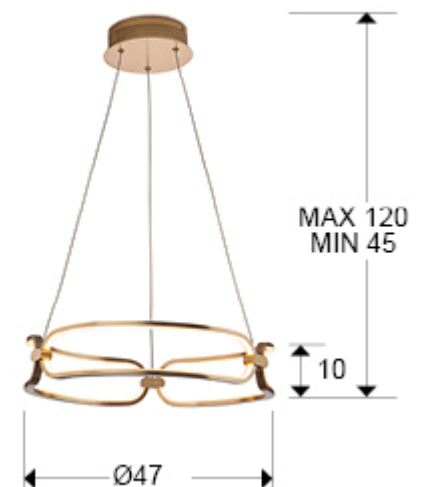

Colette

786621D

Pendants

Small LED lamp, made of brushed aluminium, rose gold finish. Opal silicone diffusers. Adjustable in length. 37W LED, 3330 lm, 3000 K. DIMMABLE. Remote control included.

This product includes LED drivers with dimmer of 0-10V or PWM, a receiver and a remote control by radiofrequency. To use with wall dimmer, use only these types of dimmers, any other would damage the LED driver.

GENERAL INFORMATION

Catalogue: I38 Iluminación
Page: 27
EAN Code: 843543532389
Type: Pendants
Collection: Colette

SIZES

Sizes: Ø 47.0 ↑ 10.0 cm
Height when installed: 45.0/ max. 120.0 cm
Weight: 1.6 Kg

SIZES WITH PACKAGING

Weight: 2.6 Kg
Volume: 0.0500m³
Sizes: ↔ 54.0 ↑ 17.0 ↗ 54.0 cm

TECHNICAL INFORMATION

IP protection: IP 20
Electric class: Class 1
Maximum power: 37W
Voltage: 180/240 V
Frequency: 50/60 Hz
Regulation: REMOTE CONTROL
Colour temperature: 3,000 K
Average lifespan: 50,000 h
Power factor: >0.9
CRI: >80

ADDITIONAL INFORMATION

Material: Aluminium, silicone
Finish: Rose gold, opal